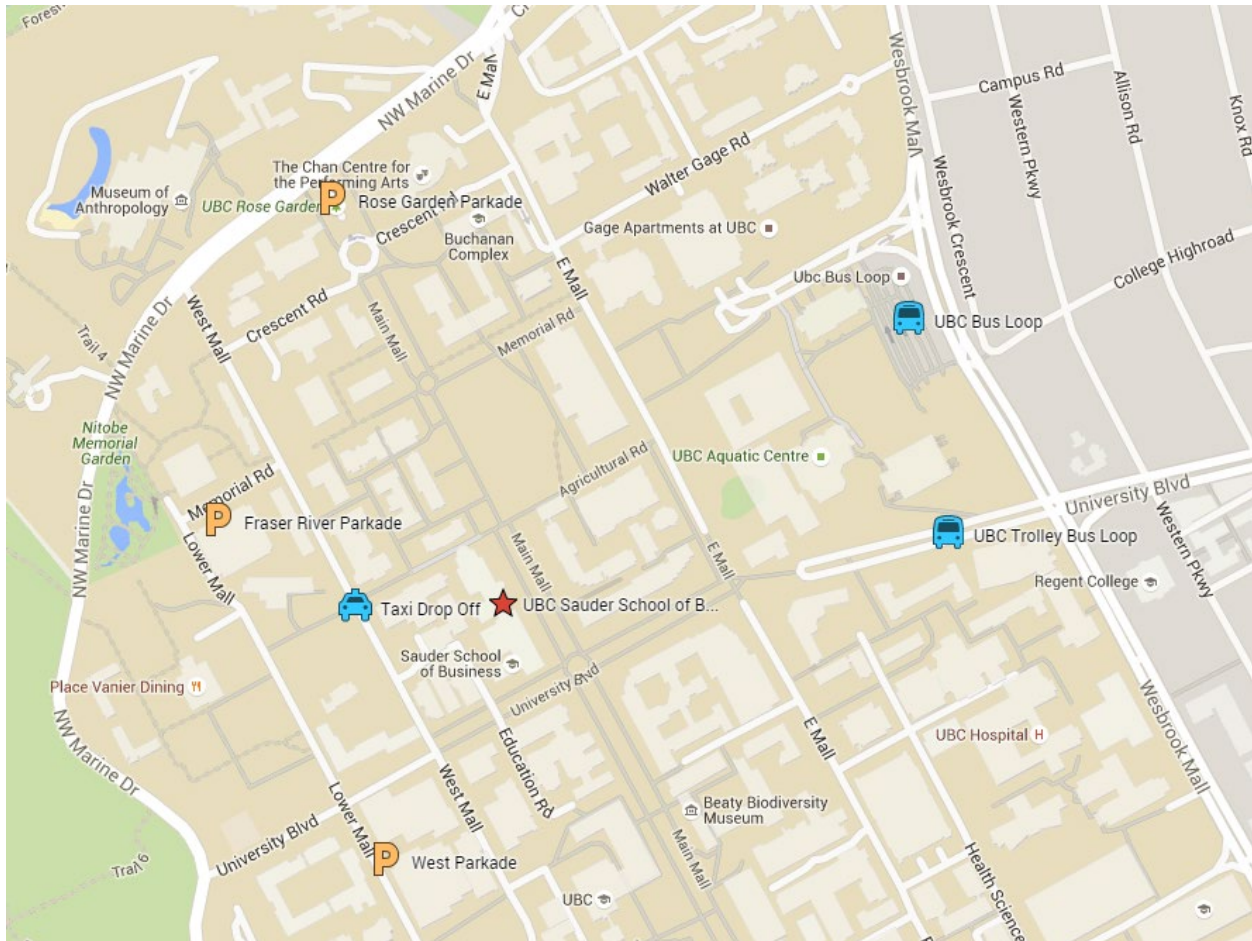

Directions to the UBC Sauder School of Business

UBC Sauder School of Business

2053 Main Mall

University of British Columbia

Vancouver, BC, V6T 1Z2

Note – due to construction and pedestrian-only access, do not use this address if driving with GPS.

By bus or trolley – walk west to the UBC Sauder Building, 2053 Main Mall.

By taxi – give the following address for the best taxi drop off point and walk east to the UBC Sauder Building

First Nations House of Learning
1985 West Mall, V6T 1Z2

By car – paid parking available in any of the 3 following parkades

Rose Garden Parkade
6278 North West Marine Drive, V6T 1Z1

Fraser River Parkade
6440 Memorial Road, V6T 1Z2

West Parkade
2140 Lower Mall V6T 1Z4

Online map available [here](#)

For directions or concerns, call
our Concierge at 604-822-8555